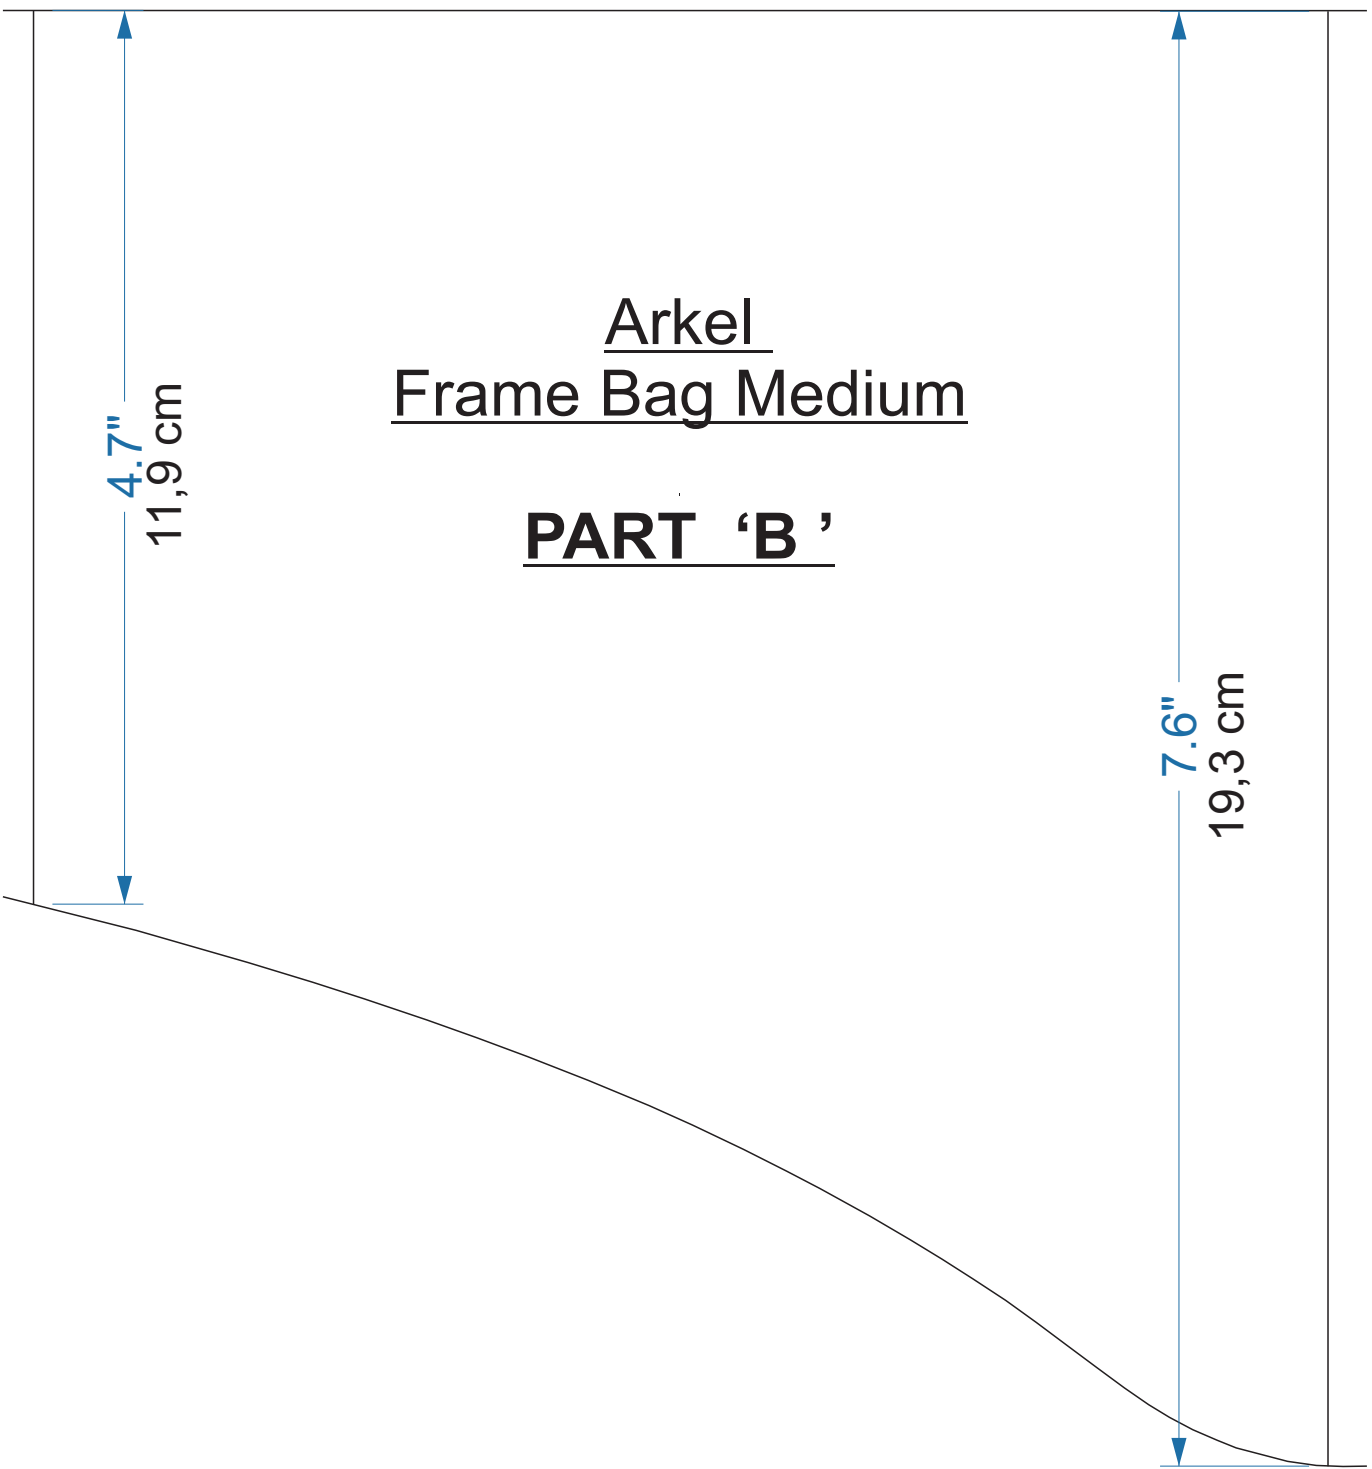

Cut
Line

Cut
Line

Arkel
Frame Bag Medium

PART 'B'

4.7"
11,9 cm

7.6"
19,3 cm

Cut
Line

Arkel
Frame Bag Medium

PART 'C'

7.6"
19,3 cm