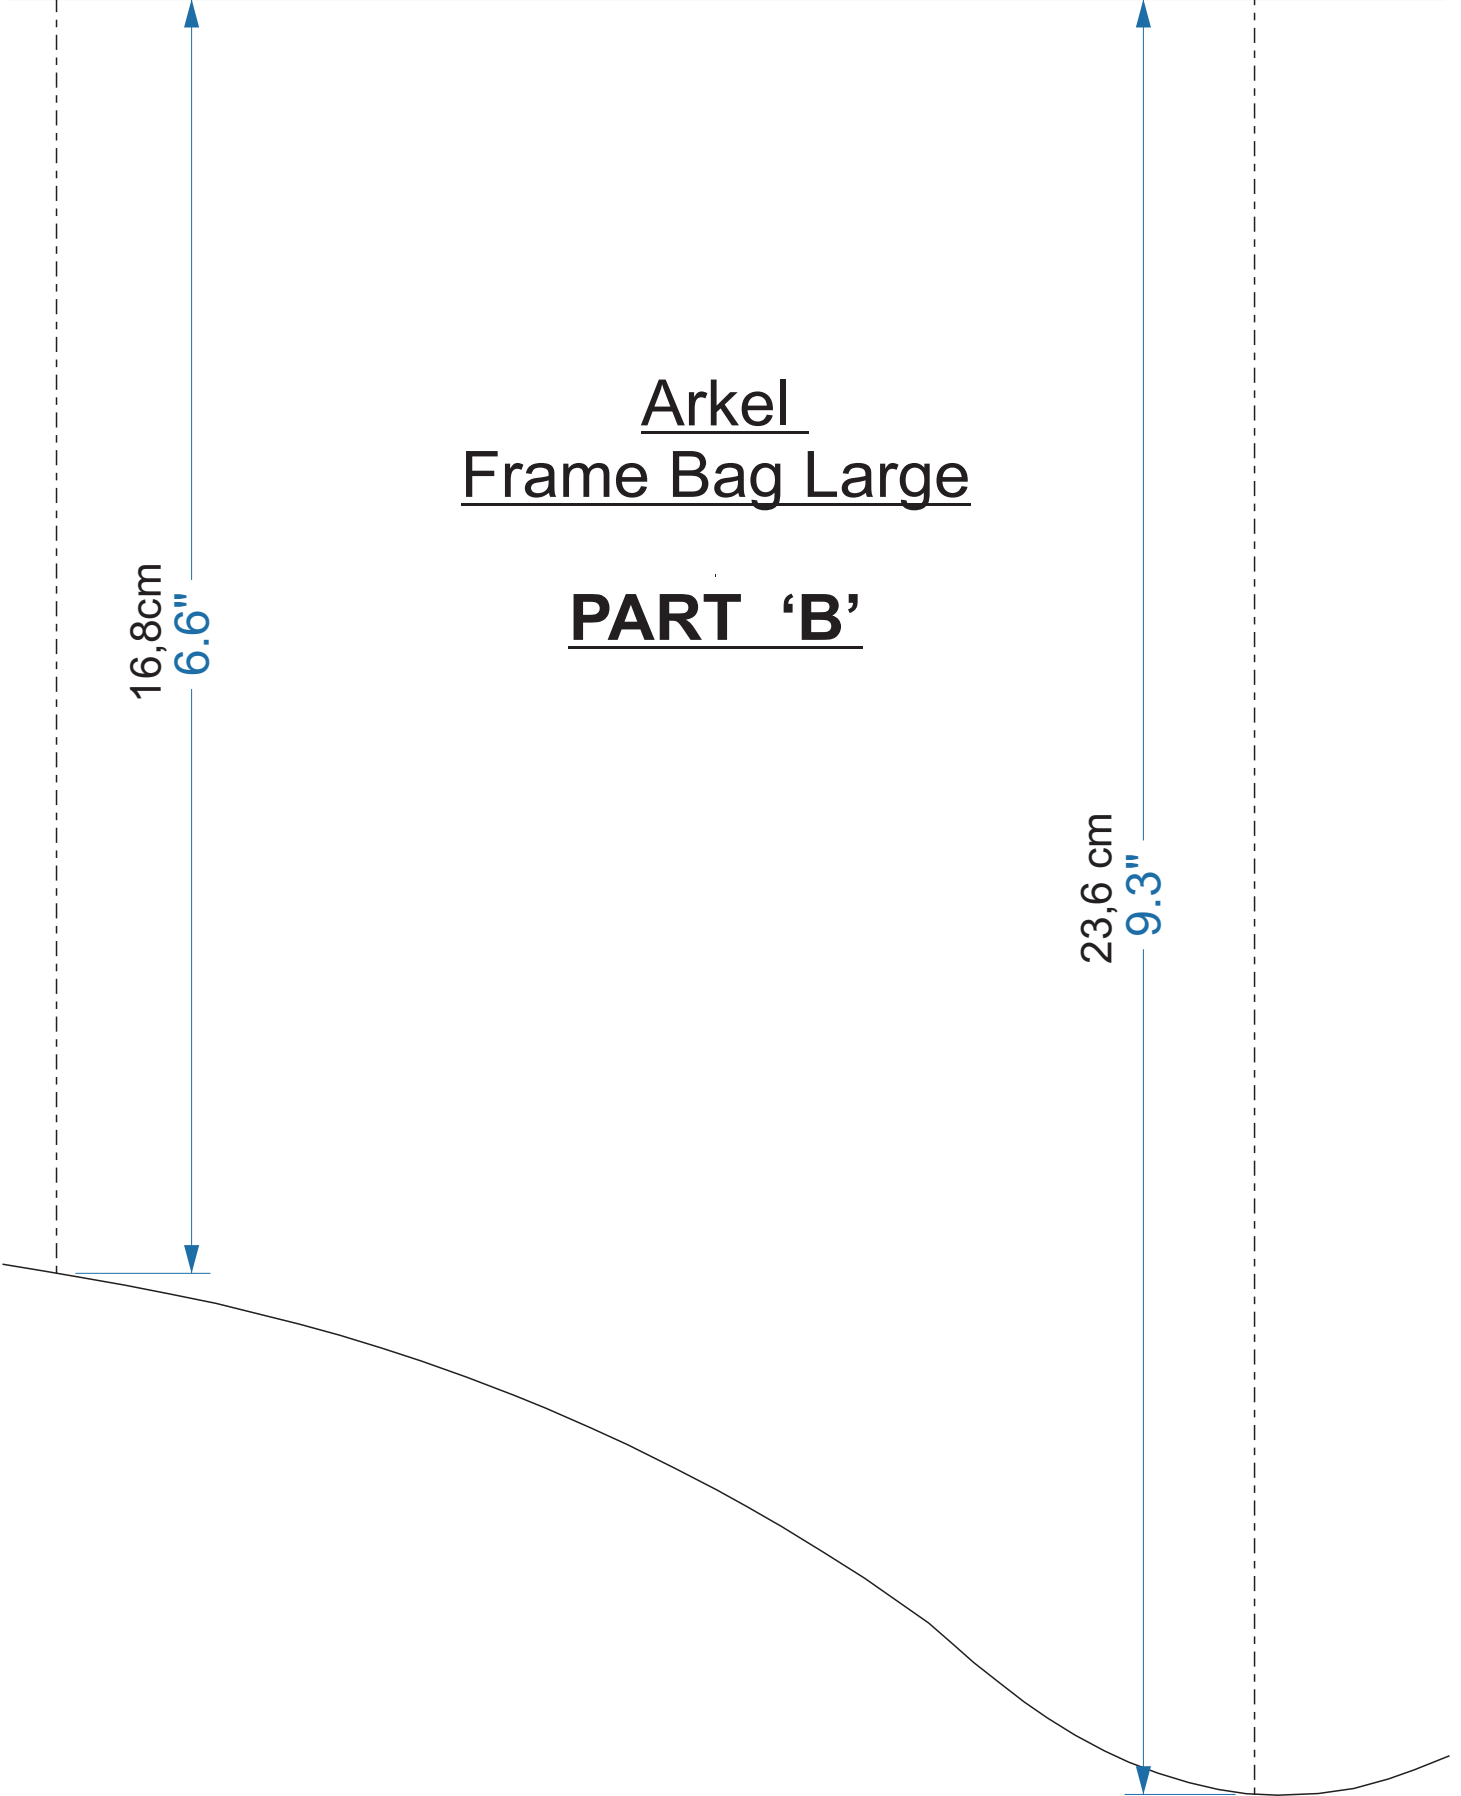

Cut
Line

Cut
Line

Arkel
Frame Bag Large

PART 'B'

16,8cm
6.6"

23,6 cm
9.3"

Cut
Line

Arkel
Frame Bag Large

PART 'C'

23,6 cm

9.3"